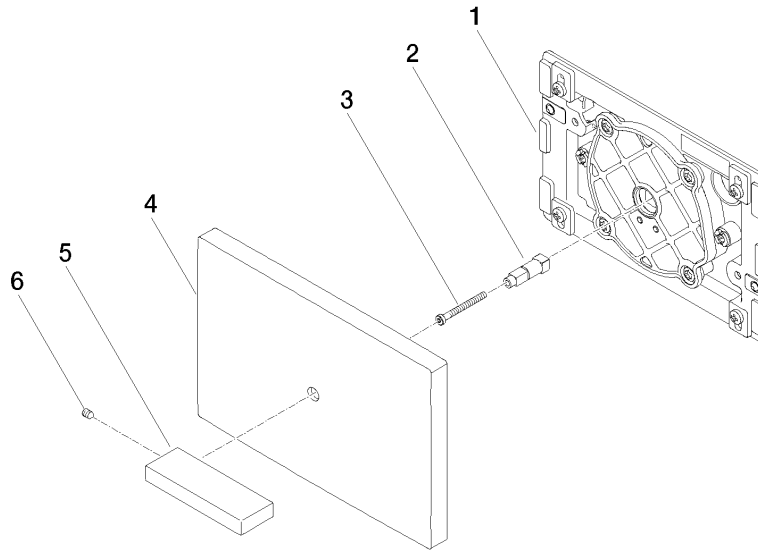

12 660 979

mm [inches]

12 660 979

Parts for other finishes can be found here: [Chrome](#)

Spare parts list

No.	Item Number	Name	Quantity used	Delivery time
1	04 28 01 053 00 90	plate	1	2
2	09 18 20 038 90	base	1	2
3	09 30 30 086 90	screw	1	2
4	09 11 01 179-93	cover	1	-
Spare part can no longer be ordered, please order the replacement item				
5	09 20 97 057-93	handle	1	20
6	09 31 11 058 90	pin	1	2